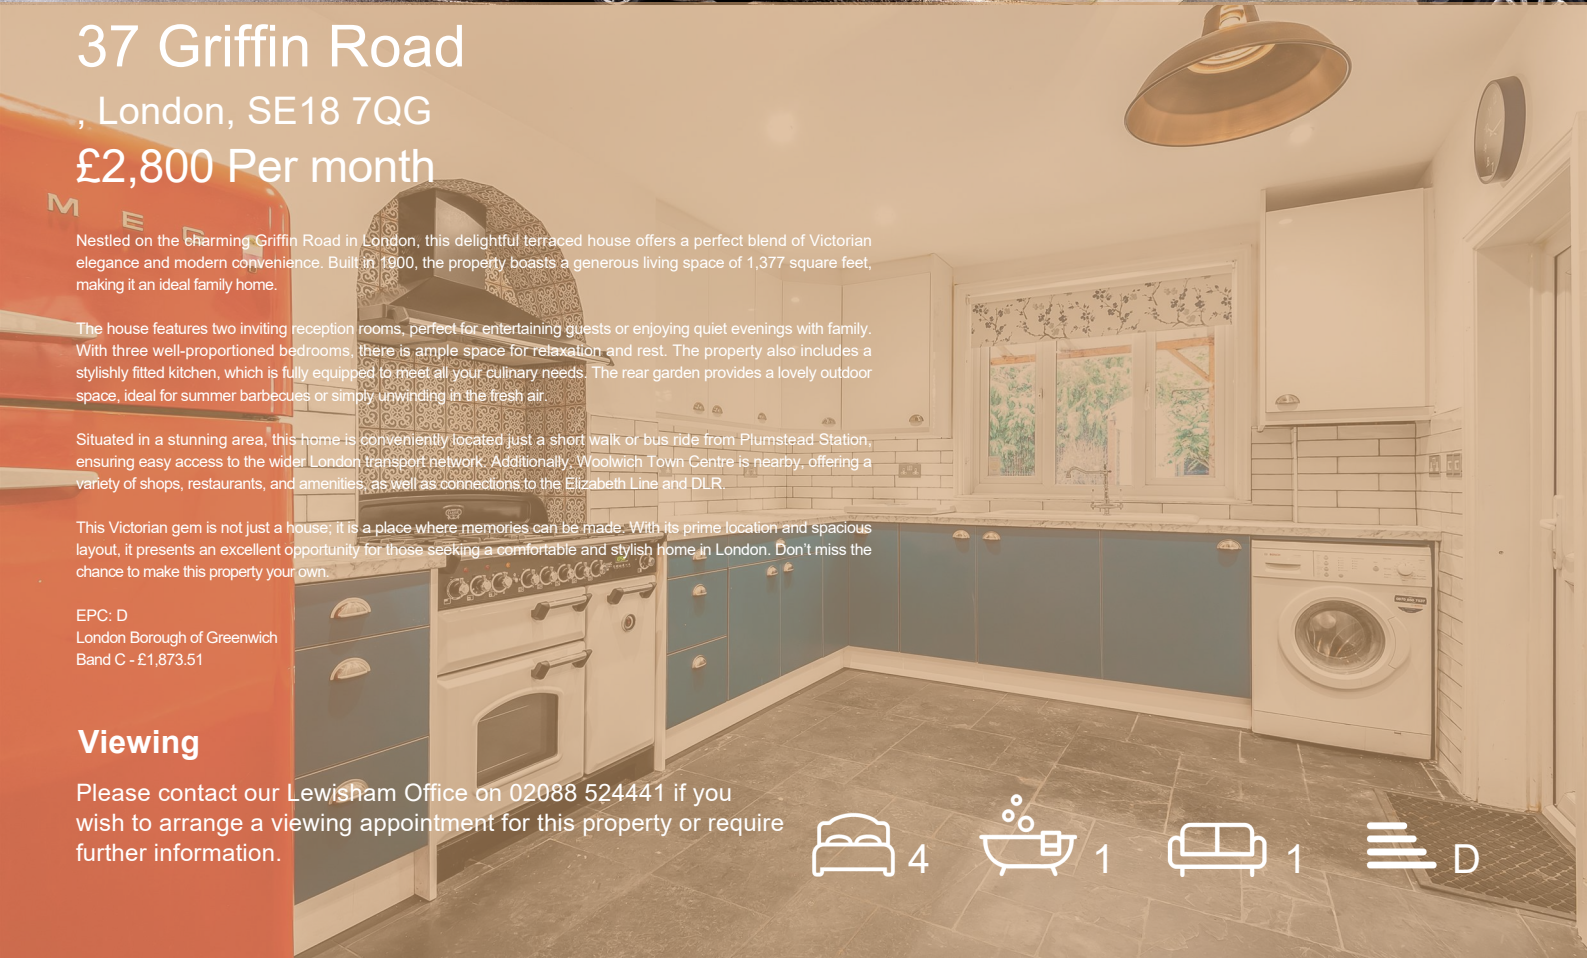

Viewing

Please contact our Lewisham Office on 02088 524441 if you wish to arrange a viewing appointment for this property or require further information.